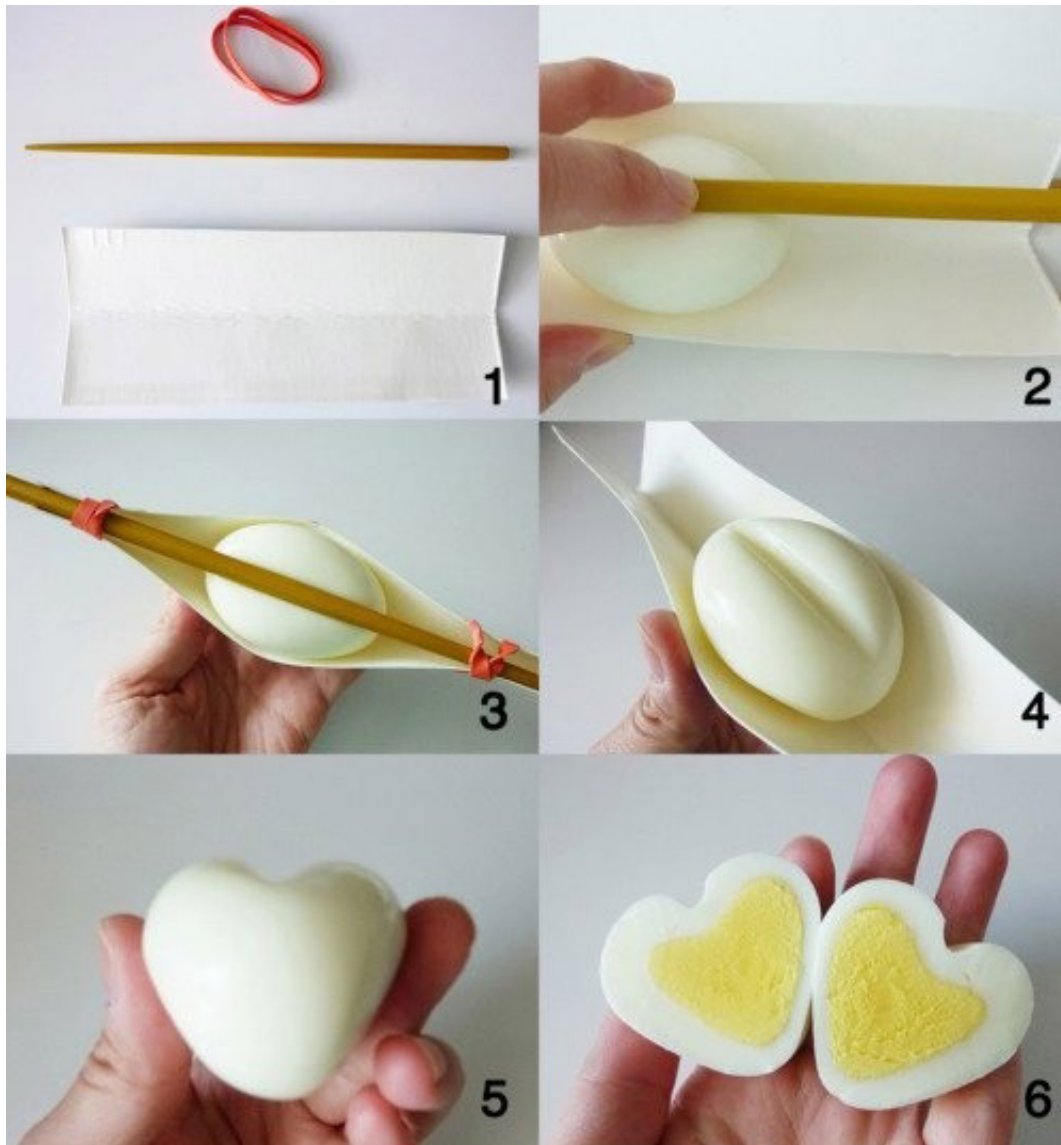

ORGANIC FREE RANGE EGGS (Kings in Wilderness)

half dozen @ R11.25

FREE RANGE EGGS LARGE (Haelkraal)

1 dozen @ R17.00

FREE RANGE EGGS X LARGE (Speelmanskraal)

1 dozen @ R21.00

CLEVER IDEA FOR MOTHERSDAY BREAKFAST