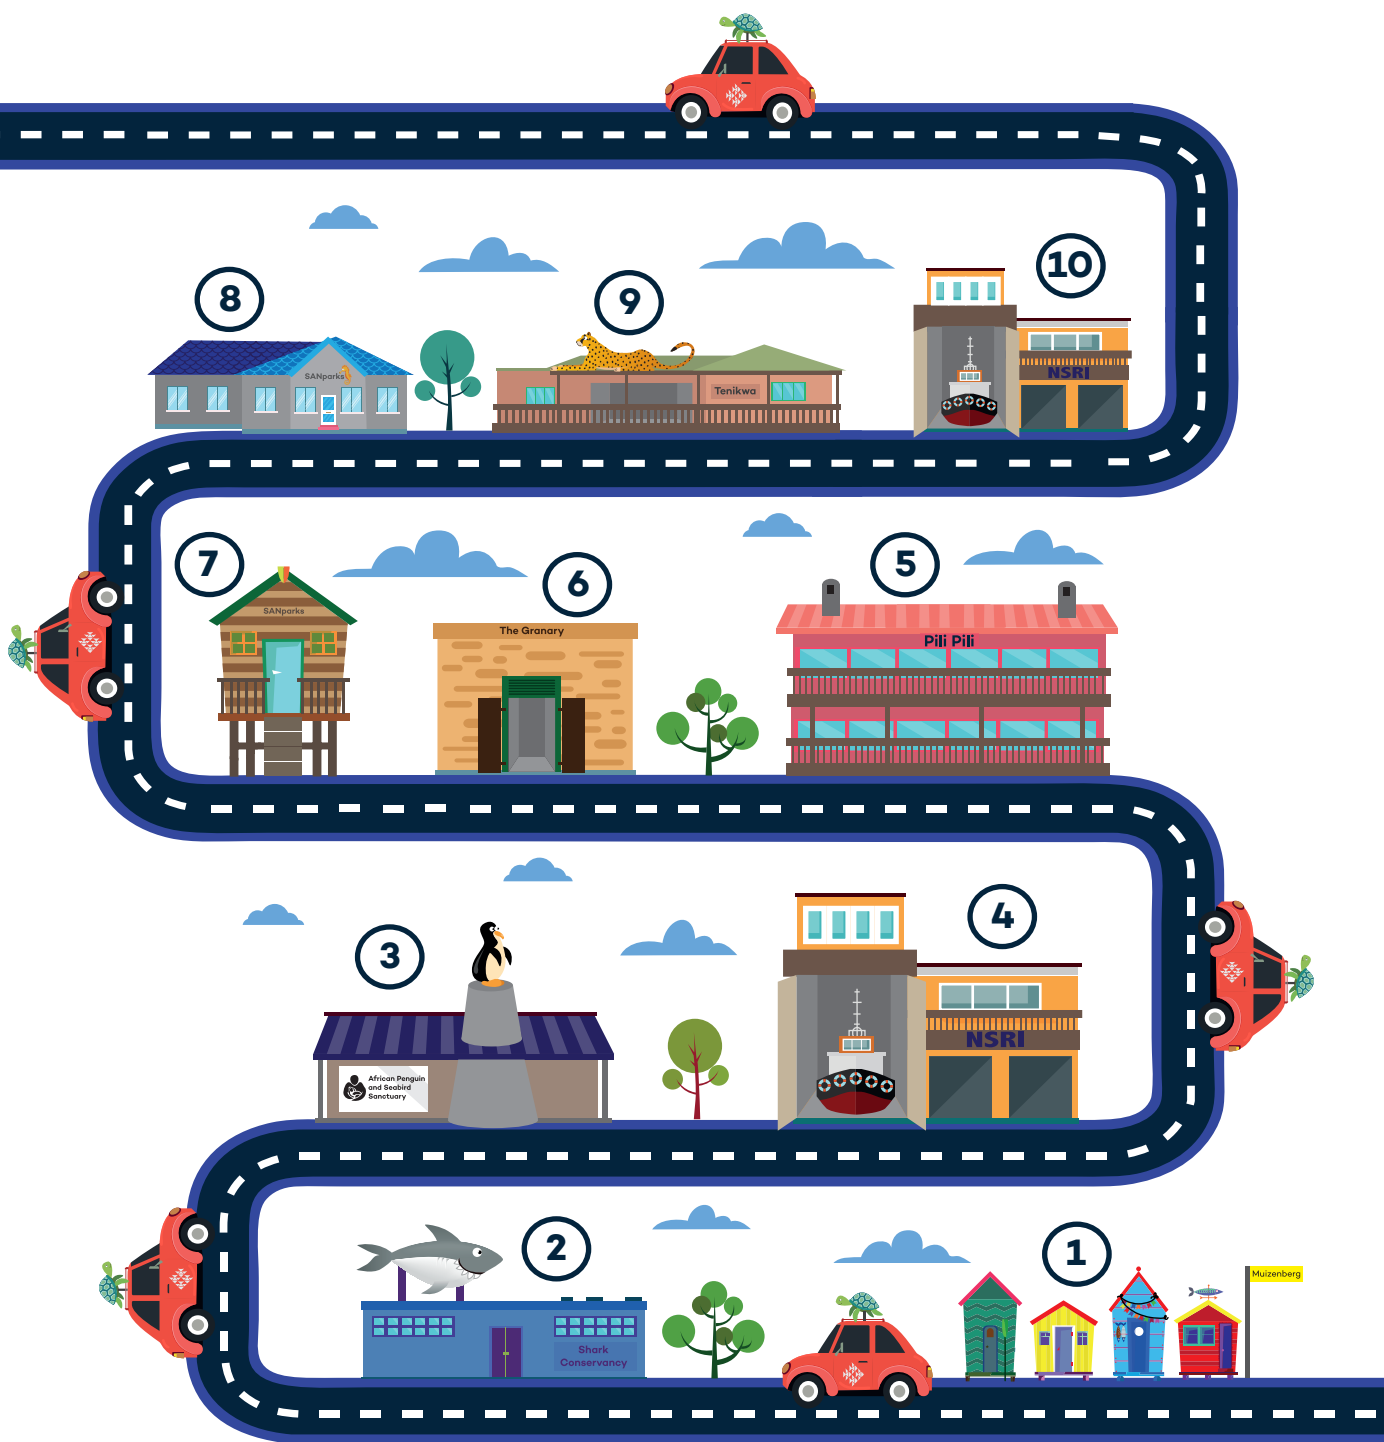

TURTLE ROAD TRIP

MARCH 2018 TOUR DATES:

DATE:	TIME:	LOCATION:
① 1 March	18h30	Primi Piatti Muizenberg Beachfront
② 2 March	13h00	Shark Conservancy
③ 2 March	18h00	African Penguin and Seabird Sanctuary
④ 3 March	10h00	NSRI base Struisbaai
⑤ 3 March	16h00	Pili Pili, Witsand
⑥ 4 March	12h00	The Granary, Dias Museum Complex
⑦ 5 March	18h00	Loerie Nest at Ebb and Flow rest camp
⑧ 6 March	18h00	SANParks offices, Thesen Island
⑨ 7 March	11h00	Tenikwa Wildlife Centre
⑩ 7 March	18h00	NSRI base Plettenberg Bay